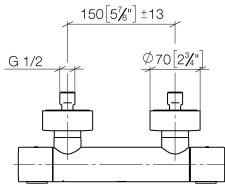

Shower thermostat for wall mounting - Chrome

IMO

34 442 979

- slide-on rosettes Ø 70 mm
- gauge 150 mm - 13 mm
- 3/8" shower outlet
- with volume control

Intrinsic protection against back flow.

Fits: IMO, LULU, MEM, TARA, LISSÉ, VAIA, META

34 442 979

mm [inches]

Flow rate chart

Certificates

DVGW_DW-
6509DN0123.

LGA_29986.

WRAS_2204005.

Belgaqua_21-032-
27_5.

34 442 979

Parts for other finishes can be found here: [Brushed](#)
[Platinum](#)

Spare parts list

No.	Item Number	Name	Quantity used	Delivery time
1	90 17 33 015 00-00	handle	1	10
2	90 15 02 070 00 90	cartridge	1	2
3	90 30 40 010 00 90	regulator	1	2
4	04 31 20 530 00 90	insert	1	2
5	04 11 04 030 00 90	connection	2	2
6	90 31 20 512 00-00	rosette	2	2
7	09 29 30 050 90	sieve	2	2
8	04 31 20 540 00 90	insert	1	2
9	09 24 77 008-00	nut	2	10
10	90 90 03 236 00 90	top	1	2
11	90 30 40 017 00 90	base	1	2
12	90 14 10 010 00 90	seal	1	2
13	09 31 20 511-00	nipple	1	10
14	90 21 02 069 00-00	cover	1	10